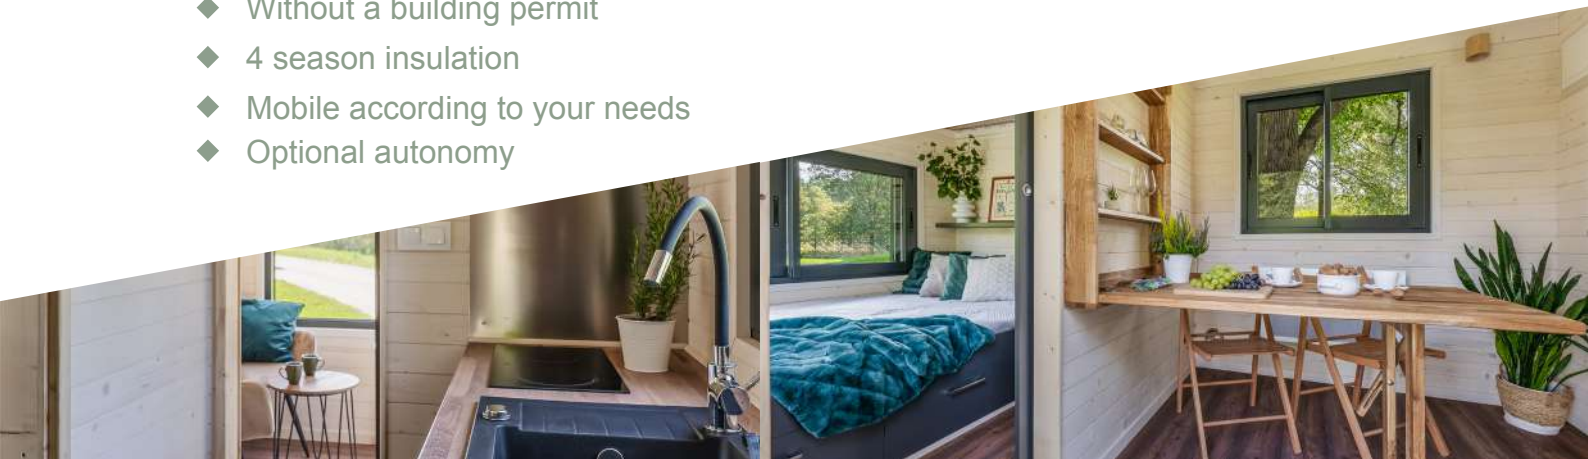

TINY HOUSE

TINY HOUSE KANGOUROU

The Tiny House on one level spacious, with an area of 18.88 m² and two bedrooms. Perfectly optimized, it accommodates 4 fixed beds and up to 6 people, which makes it ideal for families or those who like to receive!

USES

- ◆ Main habitat
- ◆ Independent extension
- ◆ Holiday home
- ◆ Unusual location

BENEFITS

- ◆ Ecological, economic and sustainable housing
- ◆ Without a building permit
- ◆ 4 season insulation
- ◆ Mobile according to your needs
- ◆ Optional autonomy

TINY HOUSE

Originally created to meet the needs of tourism professionals, the Tiny House Kangaroo is easy to live and accessible to the greatest number, with its rooms on the ground floor.

IN DETAILS

- ◆ Galvanized steel trailer, CE approved
- ◆ Cladding in thermo ayous, natural wood
- ◆ Thermo lacquered aluminium joinery, double glazing
- ◆ Steel roof
- ◆ Wood frame in KVH
- ◆ Wood wool and mineral wool insulation
- ◆ Waterproof with rain and vapour barrier
- ◆ Complete electrical and hydraulic installations
- ◆ Bathroom and kitchen equipped
- ◆ Choice of interior and exterior finishes
- ◆ Delivery in 3 months

LENGTH	8,46 m
WIDTH	2,50 m
HEIGHT	3,40 m
OPENINGS	7

GROUND FLOOR	18,88 m ²
--------------	----------------------

Photos non contractuelles