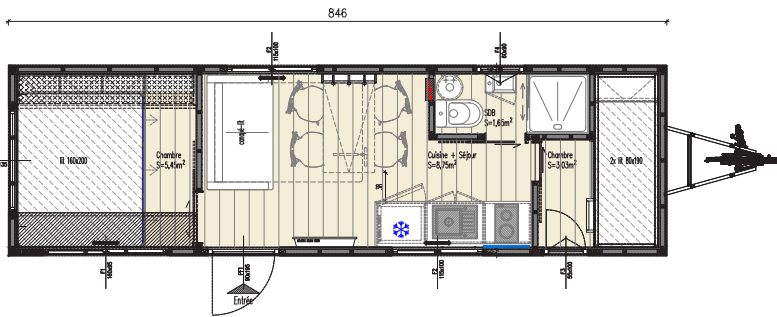

TINY HOUSE

TINY HOUSE KANGOUROU

The Tiny House on one level spacious, with an area of 18.88 m² and two bedrooms. Perfectly optimized, it accommodates 4 fixed beds and up to 6 people, which makes it ideal for families or those who like to receive!

TINY HOUSE

Originally created to meet the needs of tourism professionals, the Tiny House Kangaroo is easy to live and accessible to the greatest number, with its rooms on the ground floor.

IN DETAILS

- ◆ Galvanized steel trailer, CE approved
- ◆ Cladding in thermo ayous, natural wood
- ◆ Thermo lacquered aluminium joinery, double glazing
- ◆ Steel roof
- ◆ Wood frame in KVH
- ◆ Wood wool and mineral wool insulation
- ◆ Waterproof with rain and vapour barrier
- ◆ Complete electrical and hydraulic installations
- ◆ Bathroom and kitchen equipped
- ◆ Choice of interior and exterior finishes
- ◆ Delivery in 3 months

LENGTH	8,46 m
WIDTH	2,50 m
HEIGHT	3,40 m
OPENINGS	7

GROUND FLOOR	18,88 m ²
--------------	----------------------

Photos non contractuelles